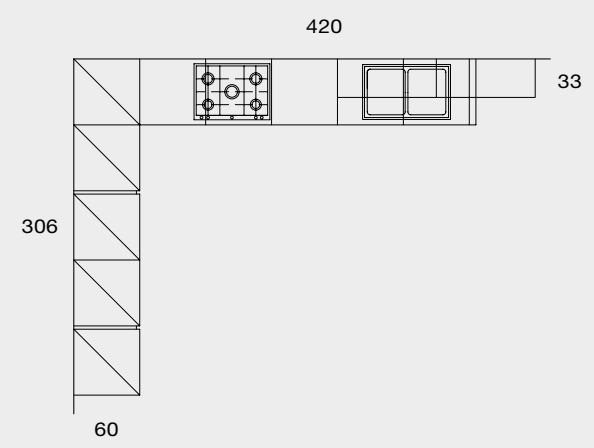

Composizione 08
LIFE + ALLEGRA. Cucina con gola finitura brill. Basi impiallacciato noce santiago di serie. Colonne e pensili laccato bianco lucido. / Kitchen with groove brill finish. Santiago walnut standard finish veneered base units. Gloss white lacquered column units and wall units.

Life impiallacciato opaco
matt veneered

Colors laccato lucido
glossy lacquered

Noce Santiago
Santiago walnut
JUST IN TIME

Bianco
White

Composizione 08 **LOOK SYSTEM**
H 72 cm