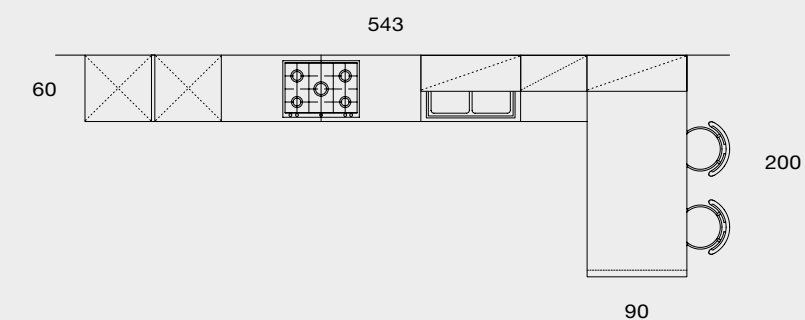

Composizione 07