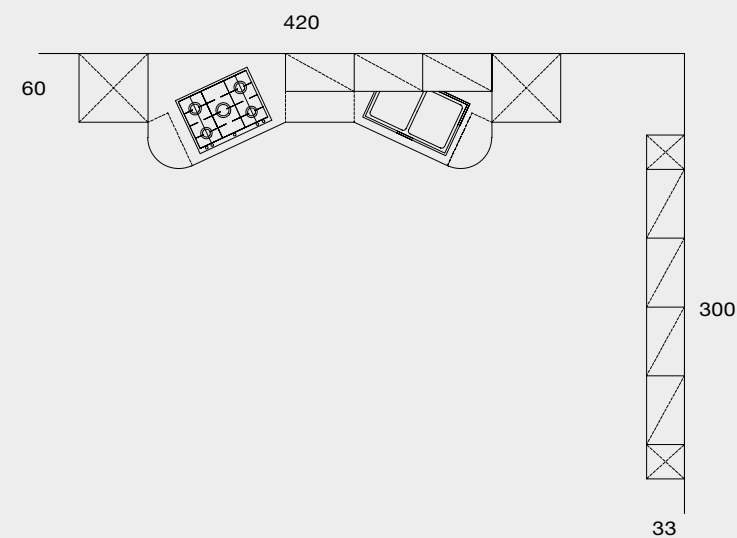

Life impiallacciato opaco
 matt veneered

Noce Santiago
 Santiago walnut
 JUST IN TIME

Biancospino
 Hawthorn
 STANDARD

Composizione 03

Composizione 03

LIFE MANIGLIA HANDLE. Cucina con maniglia Fiocco consigliata. Basi con ante impiallacciate noce santiago Just in time. Pensili e colonne con ante impiallacciate biancospino di serie. A destra composizione giorno realizzata con i moduli "Look System" in finitura noce santiago Just in time. / Kitchen with Fiocco recommended handle. Base units with santiago walnut Just in time veneered doors, wall units and column units with hawthorn veneered doors. On the right: living area composition created with the "Look System" modules in Santiago walnut finish Just in time.