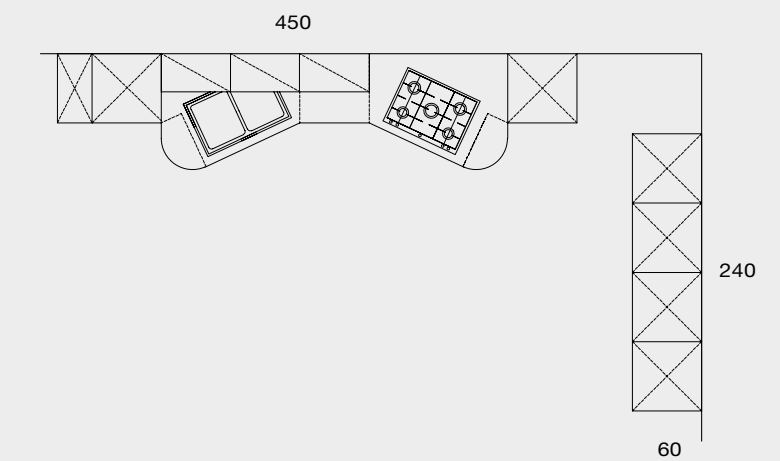

Life impialacciato opaco
matt veneered

Noce Santiago
Santiago walnut
JUST IN TIME

Brillant vetro liscio
smooth glass

Corda
Cord
OPTIONAL

Stopsol
Stopsol
STANDARD

Composizione 04

Composizione 04

LIFE MANIGLIA HANDLE + BRILLANT. Cucina con maniglia Fiocco consigliata. Basi con ante impiallacciate noce santiago Just in time. Pensili e colonne con ante in vetro liscio corda optional, telaio in alluminio finitura brill. Colonne dispensa in vetro liscio stopsol di serie. / Kitchen with Fiocco recommended handle. Base units with santiago walnut Just in time veneered doors. Wall units and column units with doors in corda colour smooth glass and brill finish aluminium frame. Column units with doors in stopsol standard smooth glass and brill finish aluminium frame.