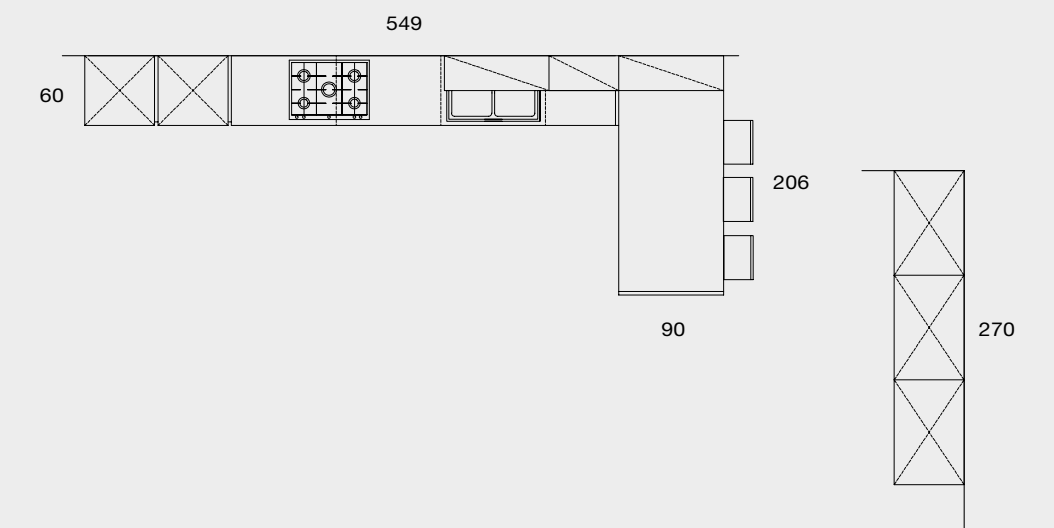

Composizione 16

LIFE + GLORIA. Cucina con tasca finitura brown con maniglia ad incasso Up. Basi e colonne con ante impiallacciate noce santiago Just in time, pensili con ante in vetro liscio stopsol di serie, telaio in alluminio finitura brown. Tavolo estraibile da fissare a parete. / Kitchen with pocket brown finish with recessed handle Up. Base units and column units with santiago walnut Just in time veneered doors, wall units with doors in stopsol standard smooth glass and brown finish aluminium frame. Pullout table for fixing to the wall.

Life impiallacciato opaco
matt veneered

Noce Santiago
Santiago walnut
JUST IN TIME

Composizione 16