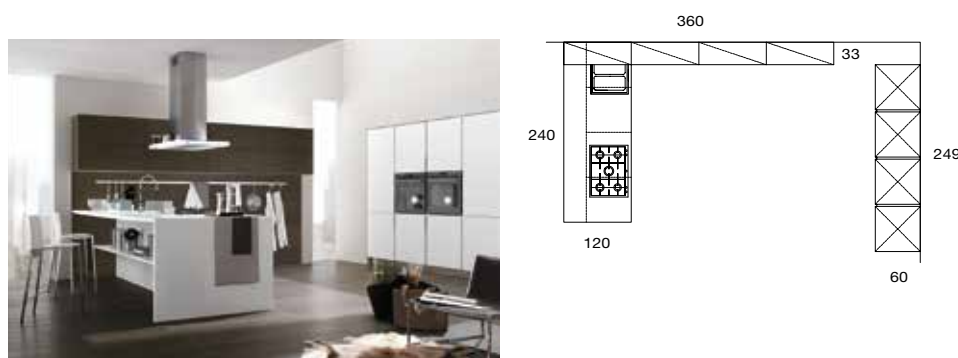

Composizione 15 page 80

Life impiallacciato opaco
matt veneered

Biancospino
Hawthorn
STANDARD

Rovere Terra
Land oak
STANDARD