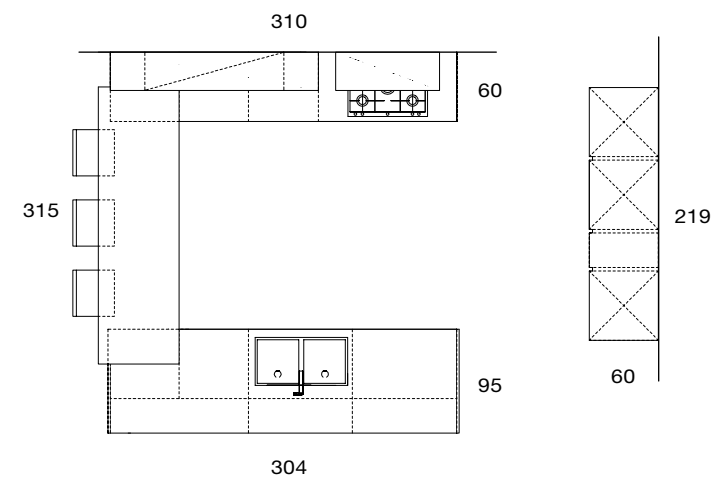

Composizione 11
REPLAY + ALLEGRA. Cucina con gola in finitura bianco opaco. Basi con ante in finitura bianco opaco, inserto a giorno e piano in appoggio in finitura olmo mercurio. Pensili in finitura pino nero venato a richiesta e laccato arancio opaco, due vani a giorno in finitura olmo mercurio e uno laccato opaco piombo. Colonne in finitura pino nero venato a richiesta con inserto a giorno laccato arancio opaco. / Kitchen with groove in matt white finish. Base units with doors in matt white finish, open insert and top in mercury elm finish. Wall units in grained black pine Just in time finish and colors varnished matt orange. Two open compartments in mercury elm finish and one in colors varnished matt lead. Tall units in grained black pine Just in time finish, with colors open insert in varnished matt orange.

Replay polimerico polymeric	Replay polimerico venato grained polymeric	Alevè laminato laminated
Bianco opaco Matt white STANDARD	Pino nero Black pine A RICHIESTA	Olmo mercurio Mercury elm
Tetris laccato opaco matt lacquered		
Arancio Orange	Piombo Lead	

PIÙ SPAZIO
PER LE IDEE
UN STILE INCONFONDIBILE
CHE CONIUGA TRADIZIONE,
QUALITÀ ED INNOVAZIONE CON
FORME ELEGANTI E MATERIALI
INNOVATIVI TIPICAMENTE
MADE IN ITALY.

MORE ROOM FOR IDEAS
An unmistakable style that blends
tradition, quality and innovation
with elegant shapes and innovative
materials with a typical
Italian feel.

Composizione 11