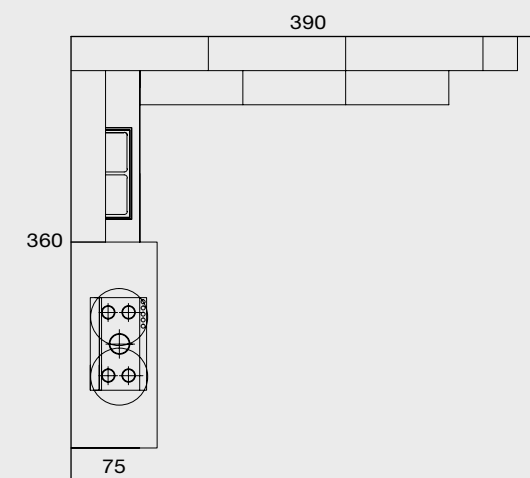

Composizione 16

Composizione 16

REPLAY + GLORIA. Cucina con tasca finitura bianco opaco e maniglia ad incasso Up. Basi, colonne midi e mensole in finitura liscio bianco lucido. Basi ribassate, pensili e vani a giorno in finitura larice grigio lucido. / Kitchen with pocket white finish and recessed handle Up. Bases, midi columns and shelves in gloss white finish. Wall units, low bases and open compartments in gloss grey larch.

Replay polimerico lucido
gloss polymeric

Larice grigio
Grey larch
STANDARD

Replay polimerico liscio
smooth polymeric

Bianco lucido
Gloss white
STANDARD