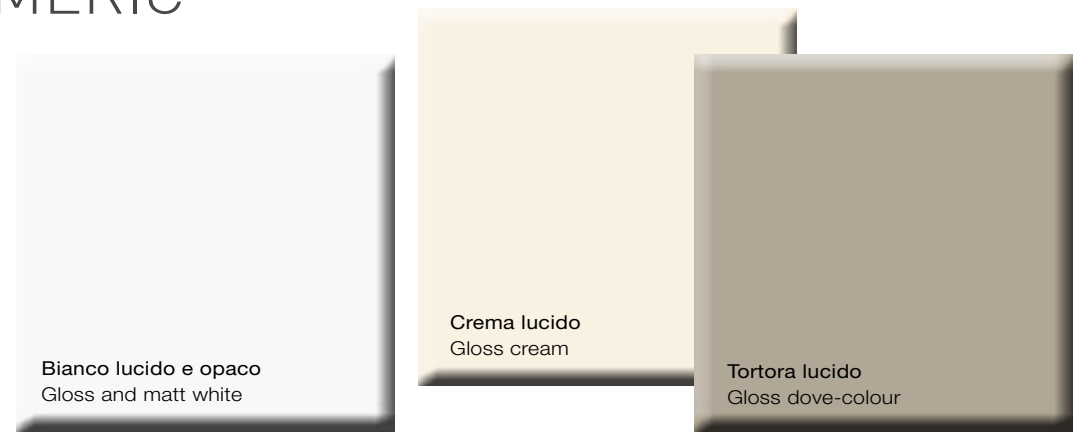

POLIMERICI LISCI STANDARD
STANDARD SMOOTH POLYMERIC