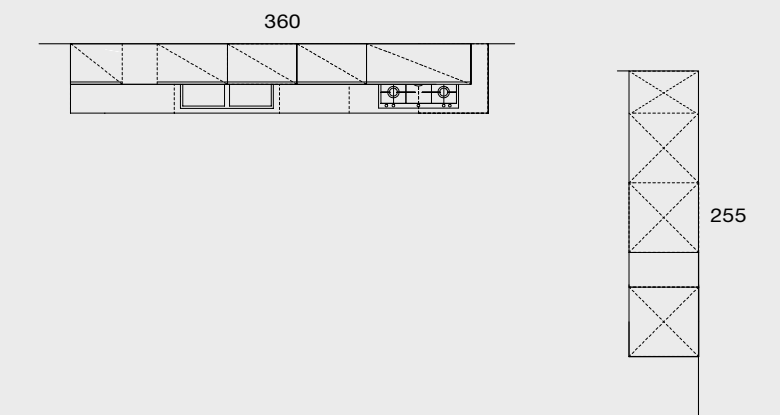

Composizione 02
REPLAY MANIGLIA HANDLE. Cucina con maniglia Bridge opzionale. Basi con ante in finitura pino basalto venato a richiesta. Pensili e colonne con ante in finitura onyx opaco a richiesta. Vani a giorno Tetris in laccato opaco grigio Piacenza. / Kitchen with Bridge handle (optional). Base units with doors in grained basalt pine Just in time finish. Wall units and tall units with doors in matt onyx Just in time finish. Tetris open compartments in varnished matt Piacenza grey.

Replay	polimerico venato grained polymeric	Replay	polimerico opaco matt polymeric	Tetris	laccato opaco matt lacquered
Pino basalto Basalt pine A RICHIESTA		Onyx A RICHIESTA		Grigio Piacenza Piacenza grey	

Composizione 02