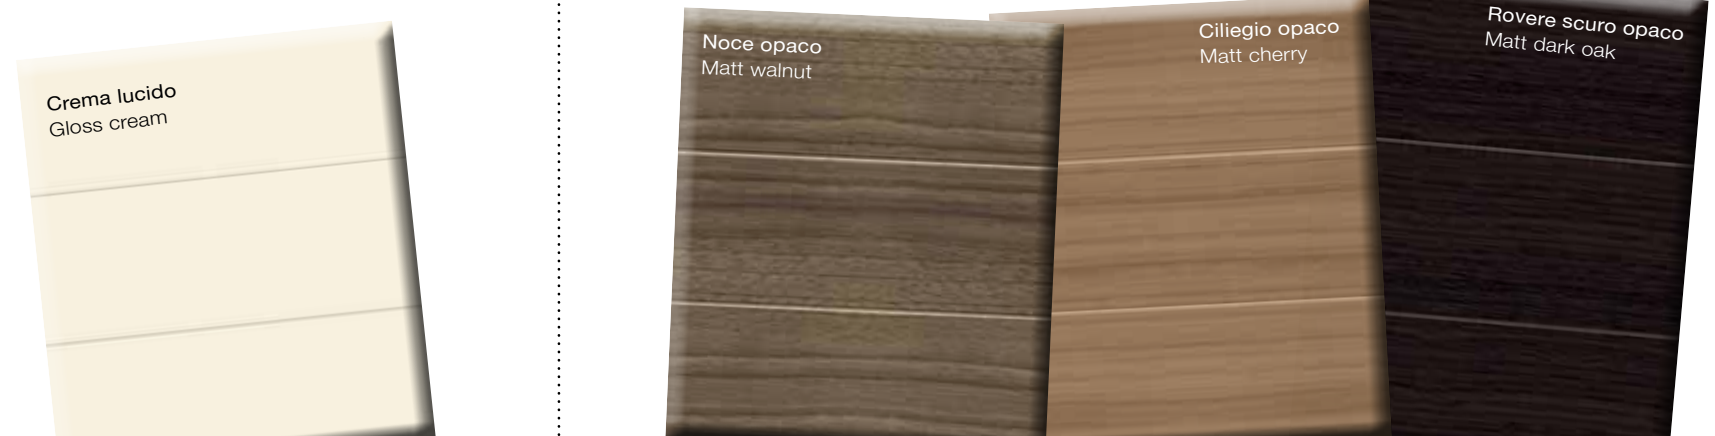

POLIMERICI DOGATI STANDARD
STANDARD SLATE POLYMERIC

LUCIDO
GLOSS

OPACO
MATT